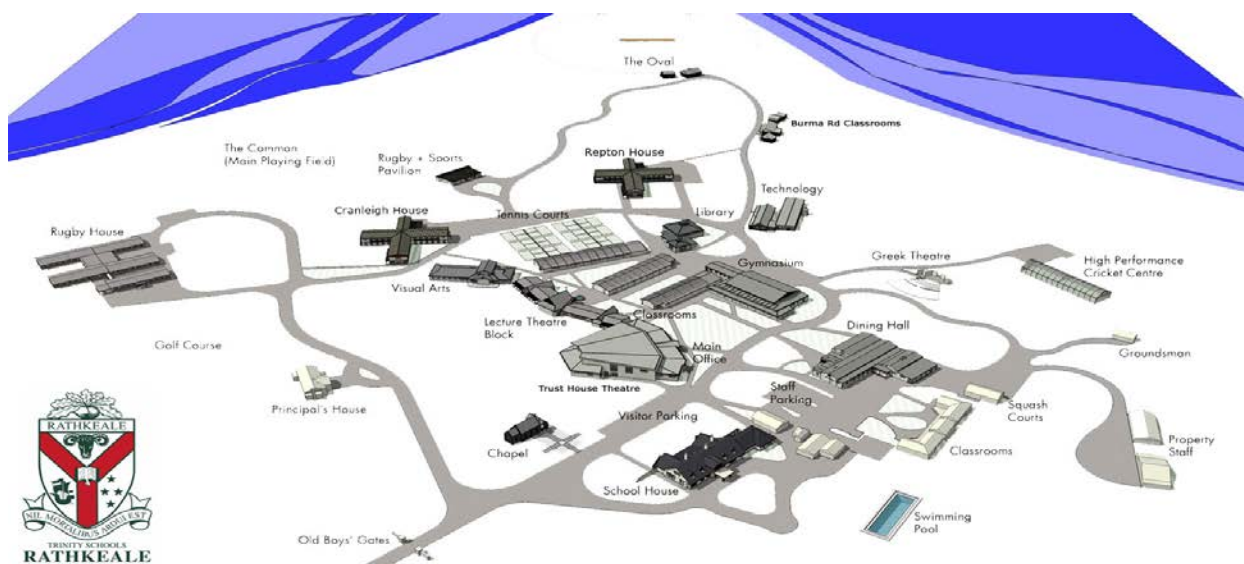

Futsal Programme

27 th Feb	Rathkeale Red	vs	Waicol	Colombo Road	TBC
27 th Feb	Rathkeale Green	vs	Makoura	Colombo Road	TBC

Touch Rugby Programme

26 th Feb	Rathkeale	vs	Tap n Go	Waicol	4.15pm Start
----------------------	-----------	----	----------	--------	--------------